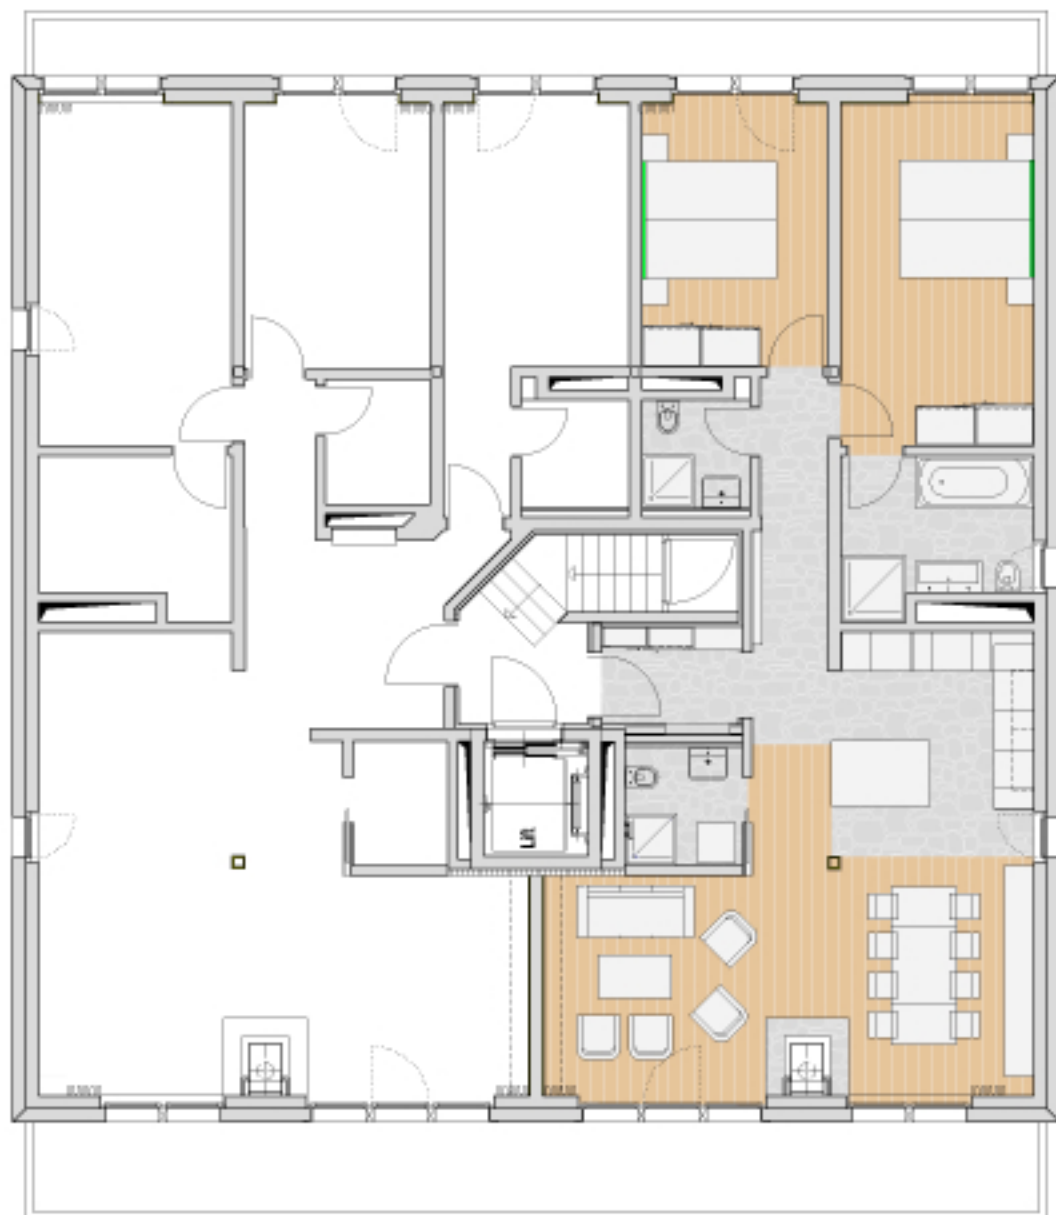

CHALET TUFTRA

ACCOMMODATION

MAXIMUM GUESTS: 4 (+2)
LIVING AREA: 90M²
STAFF: ZSC Concierge Team

BEDROOM 1

Double or Twin bedroom en suite shower, WC
Balcony with Weissshorn view
Satellite TV

BEDROOM 2

Double or Twin bedroom en suite bath, steam shower, WC
Balcony with Weissshorn view
Satellite TV

Open plan lounge, dining area and kitchen
Open Fire
TV and DVD
Laundry facilities

CREATURE COMFORTS

Spa range
Bathrobes
Hair dryers

COMMUNICATIONS

WiFi throughout

CHALET TUFTRA

ACCOMMODATION

MAXIMUM GUESTS: 6
LIVING AREA: 110M²
STAFF: ZSC Concierge Team

BEDROOM 1

Double or Twin bedroom en suite bath, steam shower, WC
Balcony with Weissshorn view
Satellite TV

BEDROOM 2

Double or Twin bedroom en suite shower, WC
Balcony with Weissshorn view
Satellite TV

BEDROOM 3

Double or Twin bedroom en suite bath, steam shower, WC
Balcony with Weissshorn view
Satellite TV

ACCESS

Ski to with 20 metres of the chalet
15 minute walk to the village centre or 4 minutes taxi
200 metres from the bus-stop
A selection of restaurants, bar and shop within 2-3 minutes walk