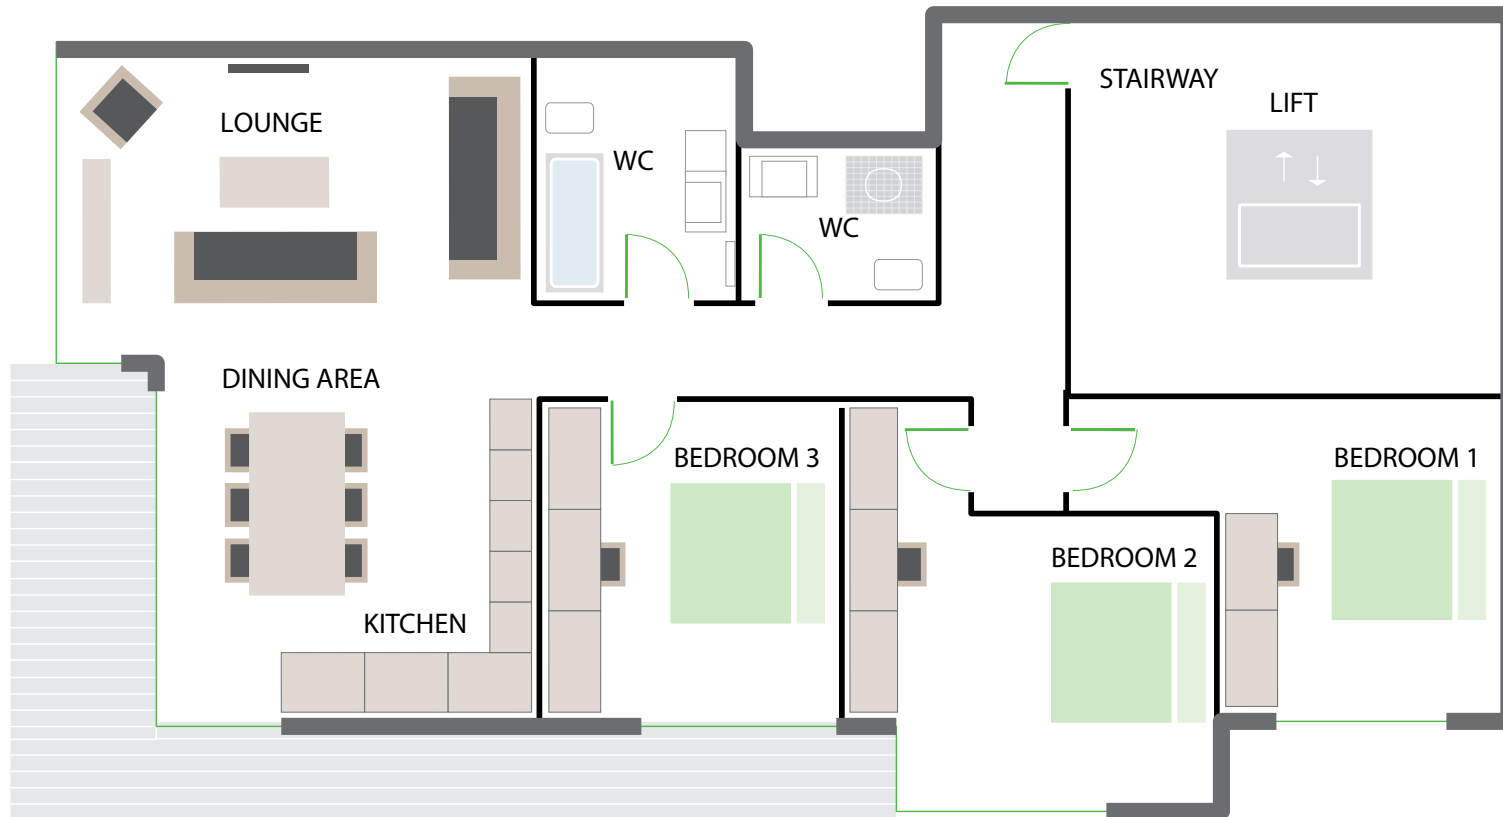

## ACCOMMODATION

MAXIMUM GUESTS: 6  
LIVING AREA: 140m<sup>2</sup>  
STAFF: ZSC Concierge Team

### GROUND FLOOR

Fitness room  
Shower room with WC  
Relaxation and Massage area  
Outdoor Jacuzzi

### 2ND FLOOR

**BEDROOM 1** - Twin or super king-size bedroom with shared bathroom with shower and WC

**BEDROOM 2** - Twin or super king-size bedroom with shared bathroom with shower and WC

**BEDROOM 3** - Twin or super king-size bedroom with private bathroom with bath, shower and WC

**LOUNGE** - Spacious lounge with Oak floors and an open fire, Matterhorn views and flatscreen LCD TV

**KITCHEN** - Open plan Pollinger kitchen with granite work tops