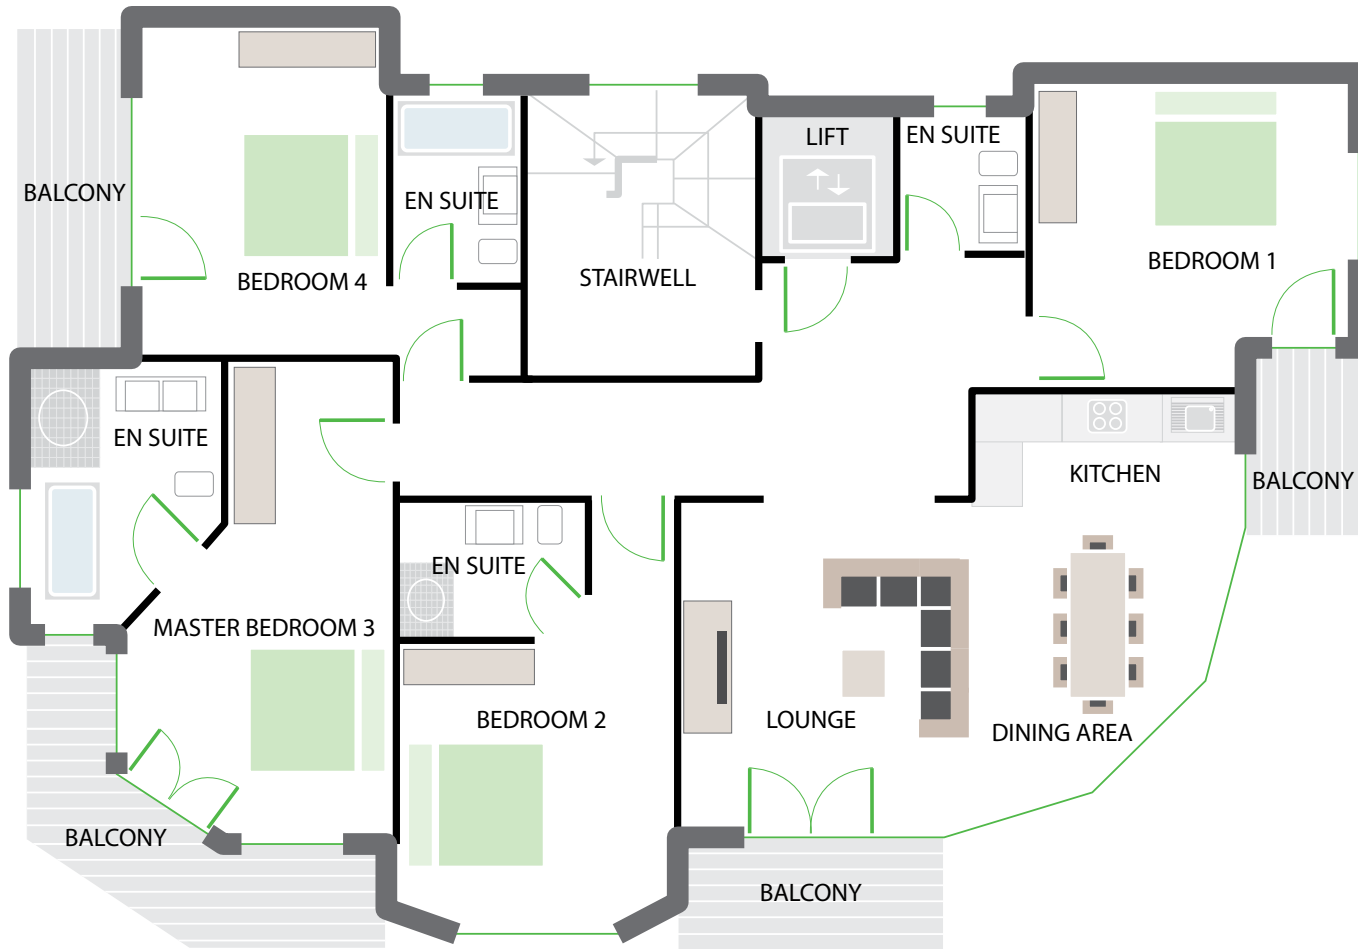

CHALET D'AMORE

ACCOMMODATION

MAXIMUM GUESTS: 8 (+2) LIVING
AREA: 190M²
STAFF: ZSC Concierge Team

BEDROOM 1

Twin or Triple bedrooms with adjacent private WC and sink
Balcony with Matterhorn view

BEDROOM 2

Double bedroom with additional single bed
En suite shower, WC and sink

MASTER BEDROOM 3

Double bedroom with additional single bed
En suite shower, bath, WC and sink
Balcony with Matterhorn view

BEDROOM 4

Double bedroom with additional single bed
En suite bath with shower above, WC and sink
Balcony with Weisshorn view

ACCESS

Ski to with 200 metres of the chalet
10-15 minute walk to the village centre
120 metres from the bus-stop
A selection of restaurants, bar and shop within 2 minutes walk

FACILITIES

Open plan lounge, dining area and kitchen
Wellness area on lower ground floor with, Sauna
Rainfall showers & Jacuzzi bookable privately on request
Matterhorn views
Open Fire
SKY TV and DVD

CREATURE COMFORTS

Spa range
Bathrobes
Washing facilities
Hair dryers

COMMUNICATIONS

WiFi throughout